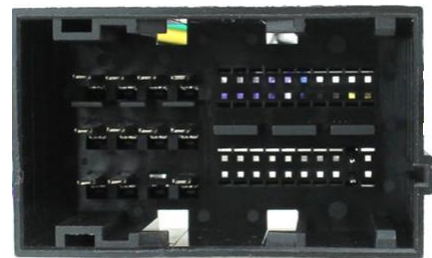

CD-FCA-UAR.002AE Compatible Cars

EAN 4988028020117

FCA	Model	Code	From	To	Interface
Fiat	500X	VP2	2015	Present	CD-FCA-UAR.002AE
Fiat	Tipo	VP1	2016	2018	CD-FCA-UAR.002AE
Fiat	Tipo	VP2	2016	2018	CD-FCA-UAR.002AE
Jeep	Compass	VP2	2017	2021	CD-FCA-UAR.002AE
Jeep	Renegade	VP2	2015	Present	CD-FCA-UAR.002AE