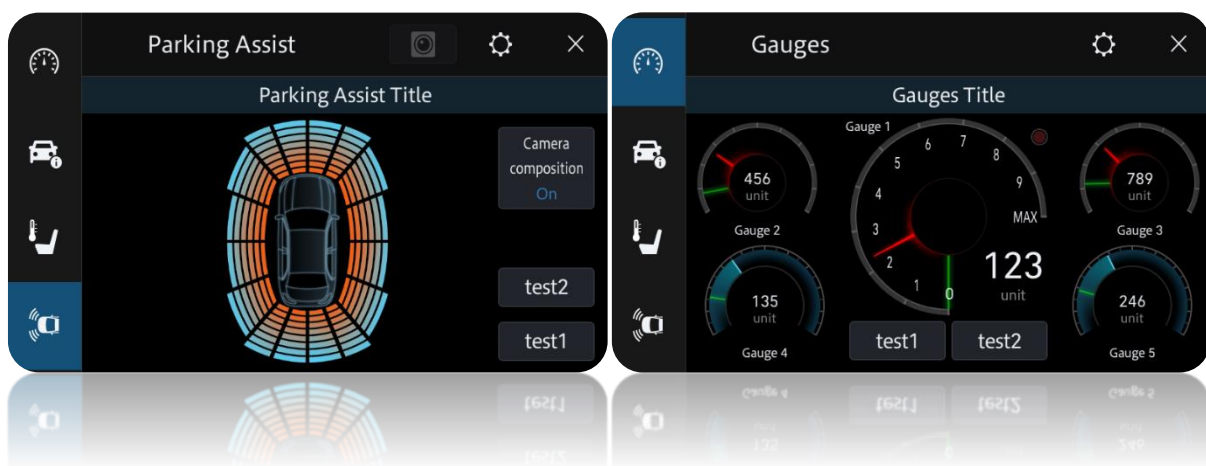

Vehicle Bus Information

Using the Vehicle Bus adapter (UART adapter)

By connecting the optional Vehicle Bus adapter, you can display the operation status such as gauges, vehicle information, climate control and parking assist.

Limitation

The data is transmitted to this product from your vehicle system via the connected Vehicle Bus adapter. Therefore, the actual data contents displayed on your product may differ from the contents described in this compatibility sheet.

Head unit compatibility

Pioneer Vehicle Bus adapters are compatible with the following products and their vehicle specific variants;

- SPH-EVO109DAB
- SPH-EVO107DAB
- SPH-EVO950DAB
- SPH-EVO98DAB
- SPH-EVO93DAB
- SPH-EVO64DAB
- SPH-DA97DAB
- SPH-DA77DAB