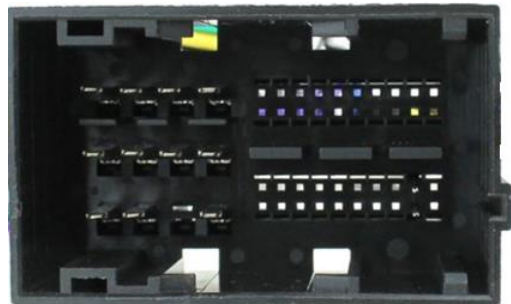

CD-FCA-UAR.001AE Compatible Cars

EAN 4988028019470

FCA	Model	Code	From	To	Interface
Fiat	Doblo	VP1	2015	present	CD-FCA-UAR.001AE
Fiat	Ducato	VP1 - X290	2015	Present	CD-FCA-UAR.001AE
Fiat	Ducato	VP2 - X290	2015	Present	CD-FCA-UAR.001AE
Fiat	500	VP2	2016	2020	CD-FCA-UAR.001AE
Fiat	500L	VP2	2012	2018	CD-FCA-UAR.001AE
Fiat	Panda	Delphi			CD-FCA-UAR.001AE
Alfa Romeo	4C	All	2013	2019	CD-FCA-UAR.001AE
Alfa Romeo	Mito	VP2	2015	2019	CD-FCA-UAR.001AE
Alfa Romeo	Giulietta	VP2	2015	2020	CD-FCA-UAR.001AE
Citroen	Jumper	VP1	2015	Present	CD-FCA-UAR.001AE
Citroen	Jumper	VP2	2015	Present	CD-FCA-UAR.001AE
Peugeot	Boxer	VP1 - X290	2015	Present	CD-FCA-UAR.001AE
Peugeot	Boxer	VP2 - X290	2015	Present	CD-FCA-UAR.001AE